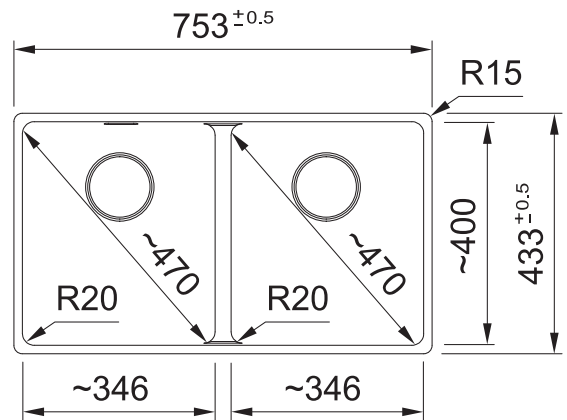

MARIS

MRG120-35/35

MRG120-35/35 MB

NOTE: Matte black waste included

MRG120-35/35 ON

MRG120-35/35 PW

MRG120-35/35 SG

PRODUCT INFORMATION

Installation	Undermount
Dimensions	753 x 433mm
Cabinet Base	800mm
Bowl Size	346 x 400 x 200mm / 22L (x2)
Bowl Radius	20mm
Cut-Out Size	Template
Cut-Out Template	Yes
Waste Outlet	Semi Integrated Waste
Overflow	Hidden
Tap Holes	No
Remote Waste	No
Finish	Fragranite
Warranty	50 Years